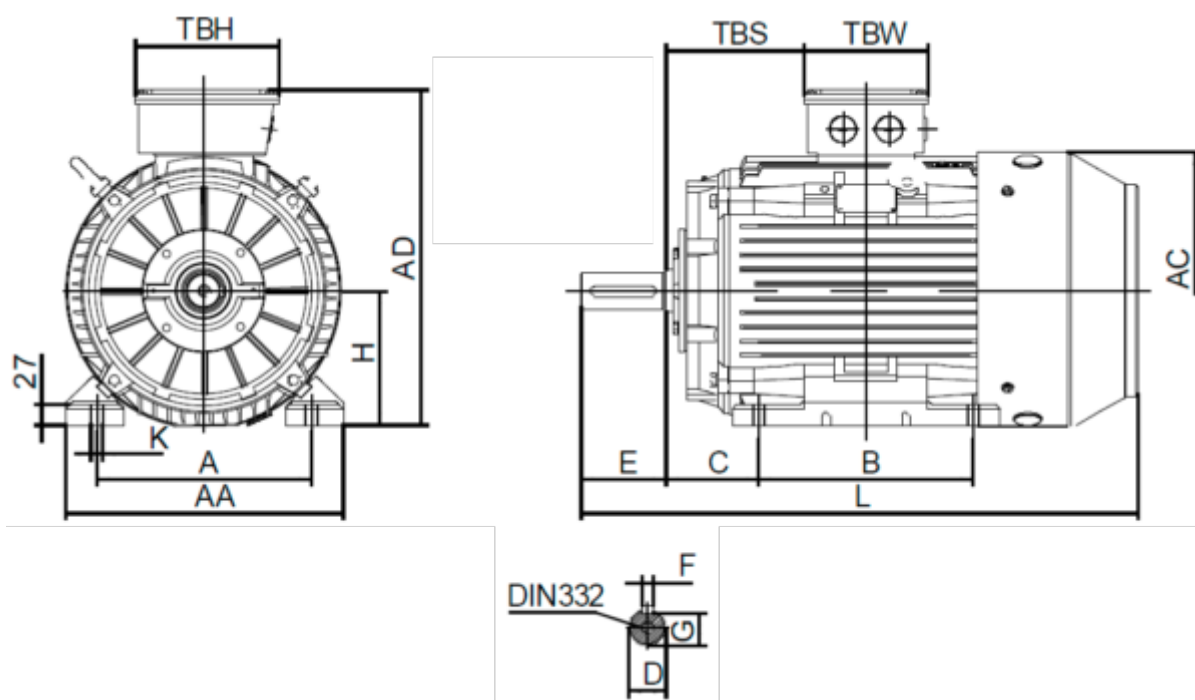

Data Sheet

Article number: 250200550622

Description: Kleedrive T2C 132M2-6 5.5kW 900 rpm
3x400/690V 50HZ IP55 B3 Eff=86.0%

Measures

A = 216	F = 10	TBW = 134
AA = 263	G = 33	
AC = Ø259	H = 132	
AD = 332	HD = 200	
B = 178	K = Ø12	
C = 89	L = 5005	
D = Ø38	TBH = 134	
E = 80	TBS = 61.5	